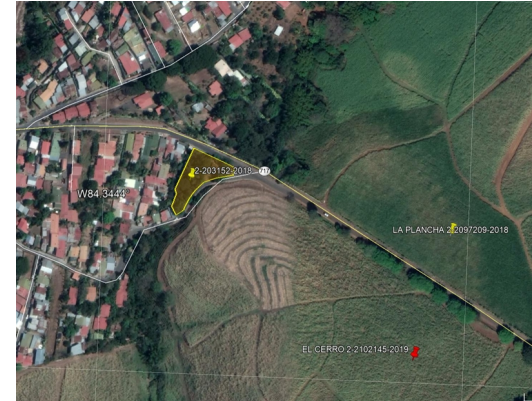

Land in Puente de Piedra, Grecia Alajuela.9 ID 16954

Sold
ID: 16954

📍 Grecia, Alajuela

- Property Type: Land
- Size: 1721 sq m
- 0.43 Acres

- Status: Sold

Additional

- ID 16954
- Sold
- For Sale
- Land
- Sold