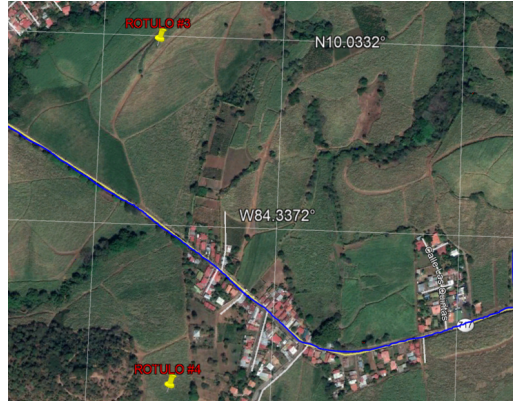

Land in Puente de Piedra, Grecia Alajuela.9 ID 16954

Sold
ID: 16954

📍 Grecia, Alajuela

- Property Type: Land
- Size: 1721 sq m
- 0.43 Acres

- Status: Sold

Additional

- ID 16954
- Sold
- For Sale
- Land
- Sold